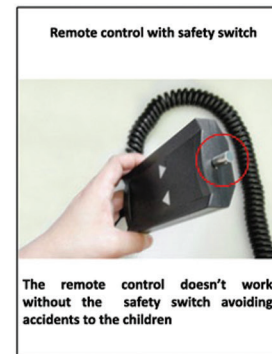

* Product images are for illustrative purposes only and may change at any time without notice.