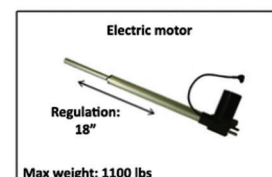

## Electric wall mount for monitors

Quality  
and  
Solidity

SP-DIM

Smartmedia's electric wall mount for monitors SP-DIM is height-adjustable via remote control thanks to an electric motor. It comes with standard VESA mount and is compatible with monitor sizes ranging from 32" to 90".

### Optional accessories:

This locking storage cabinet is great for notebooks and accessories. It is made of steel and fits notebooks with 10- to 19-inch displays. It can be used as a shelf when opened and is ideal to protect your equipment when locked.

### Specifications:

Adjustable height range of 18" - Max weight supported: 330 lbs - Size (L x H x D): 39.37" x 42.13" x 9.45" (minimum height) - Size (L x H x D): 39.37" x 59.84" x 9.45" (max height)

\* Product images are for illustrative purposes only and may change at any time without notice.